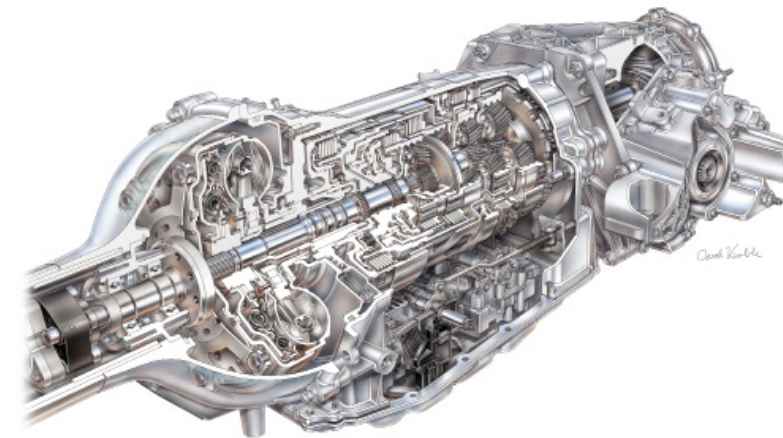

2015 TRUCK/VAN/SUV/CROSSOVER ENGINE APPLICATIONS

Model	Engine (RPO)	Transmission, Automatic Model (RPO)	Transmission, Manual Model (RPO)
GMC			
Acadia	LLT	6T75(M7V)FWD 6T75(M7X)AWD	
Canyon (Ext., Crew Cab)	LCV LFX LCV	6L50(MYB)RWD/4WD 6L50(MYB)RWD/4WD	FSO-2106(N8D)
(Ext. Cab Savana (Cargo, Pass., Cutaway) < 10K GVW	L20	6L90(MYD)RWD	
(Cargo, Pass., Cutaway) > 10K GVW	L20	6L90(MYD)RWD	
(Cargo, Pass., Cutaway) > 10K GVW	LGH	6L90(MYD)RWD	
(Cargo, Pass., Cutaway) > 10K GVW	L96	6L90(MYD)RWD	
CNG (Cargo, Pass.)	LC8	6L90(MYD)RWD	
LPG (Cutaway)	LC8	6L90(MYD)RWD	
Sierra HD < 10K GVW	LML L96	LCT 1000(MW7)RWD/4WD 6L90(MYD)RWD/4WD	
>10K GVW	L96	6L90(MYD)RWD/4WD	
CNG < 10K GVW	LC8	6L90(MYD)RWD/4WD	
CNG > 10K GVW	LC8	6L90(MYD)RWD/4WD	
Sierra (All Cabs)	LV3 L83	6L80(MYC)RWD/4WD 6L80(MYC)RWD/4WD	
(All Cabs) (Dbl. Cab, Crew)	L86	8L90(M5U)RWD/4WD	
Terrain	LEA	6T45(MHC)AWD 6T70(M7W)FWD 6T70(M7U)AWD	
Yukon, Yukon XL	L83	6L80(MYC)RWD/4WD	
Yukon Denali, XL Denali	L83	6L80(MYC)RWD/4WD 8L90(M5U)RWD/4WD 6L80(MYC)RWD/4WD 8L90(M5U)RWD/4WD	

GM Powertrain

USA
Information Guide
Model Year **2015**

To get information on-line: Go to www.gmpowertrain.com, click on Vehicle Engines/Transmissions, select Powertrain Products for detailed product information or select the applicable model year Product Guide for a downloadable version of this publication.

Corrections: 586.206.4346

Distribution: lea.george@gm.com