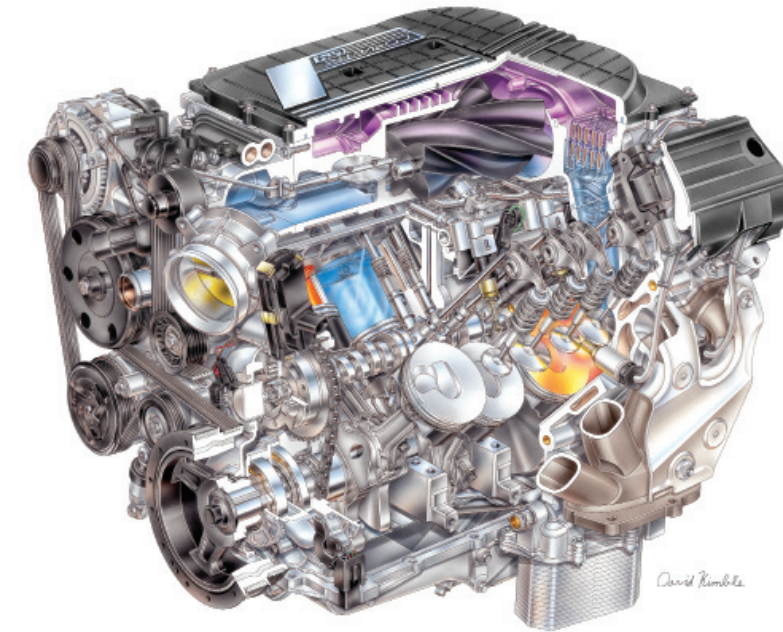

2015 TRUCK/VAN/SUV/CROSSOVER ENGINE APPLICATIONS

Model	Engine (RPO)	Transmission, Automatic Model (RPO)	Transmission, Manual Model (RPO)
GMC			
Acadia	LLT	6T75(M7V)FWD 6T75(M7X)AWD	
Canyon (Ext., Crew Cab)	LCV LFX LCV	6L50(MYB)RWD/4WD 6L50(MYB)RWD/4WD	FSO-2106(N8D)
(Ext. Cab Savana (Cargo, Pass., Cutaway) < 10K GVW	L20	6L90(MYD)RWD	
(Cargo, Pass., Cutaway) > 10K GVW	L20	6L90(MYD)RWD	
(Cargo, Pass., Cutaway) > 10K GVW	LGH	6L90(MYD)RWD	
(Cargo, Pass., Cutaway) > 10K GVW	L96	6L90(MYD)RWD	
CNG (Cargo, Pass.)	LC8	6L90(MYD)RWD	
LPG (Cutaway)	LC8	6L90(MYD)RWD	
Sierra HD < 10K GVW	LML L96	LCT 1000(MW7)RWD/4WD 6L90(MYD)RWD/4WD	
>10K GVW	L96	6L90(MYD)RWD/4WD	
CNG < 10K GVW	LC8	6L90(MYD)RWD/4WD	
CNG > 10K GVW	LC8	6L90(MYD)RWD/4WD	
Sierra (All Cabs)	LV3 L83	6L80(MYC)RWD/4WD 6L80(MYC)RWD/4WD	
(All Cabs) (Dbl. Cab, Crew)	L86	8L90(M5U)RWD/4WD	
Terrain	LEA	6T45(MHC)AWD 6T70(M7W)FWD 6T70(M7U)AWD	
Yukon, Yukon XL	L83	6L80(MYC)RWD/4WD	
Yukon Denali, XL Denali	L83	6L80(MYC)RWD/4WD 8L90(M5U)RWD/4WD 6L80(MYC)RWD/4WD 8L90(M5U)RWD/4WD	

GM Powertrain

USA
Information Guide
Model Year **2015**

To get information on-line: Go to www.gmpowertrain.com, click on Vehicle Engines/Transmissions, select Powertrain Products for detailed product information or select the applicable model year Product Guide for a downloadable version of this publication.

Corrections: 586.206.4346

Distribution: lea.george@gm.com